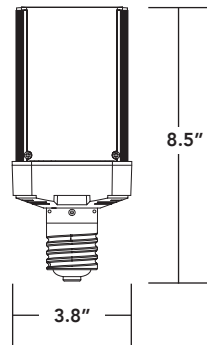

# SHOE BOX & WALL PACK RETROFITS G4 HORIZONTAL MOUNTING

LED-8088E

LED-8088M

LED-8089M

LED-8090M

**LED-8088 RECOMMENDED MINIMUM FIXTURE SIZE**  
5.4" w x 11.9" h / 347 cu. in. volume

**LED-8089/LED-8090 RECOMMENDED MINIMUM FIXTURE SIZE**  
6" w x 12" h / 432 cu. in. volume