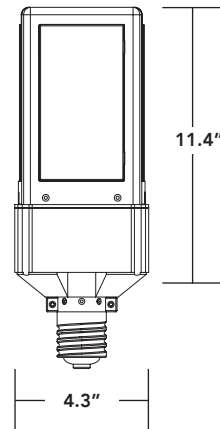

# SHOE BOX & WALL PACK RETROFITS G4 HORIZONTAL MOUNTING

LED-8088E

LED-8088M

LED-8089M

LED-8090M

**LED-8088 RECOMMENDED MINIMUM FIXTURE SIZE**  
5.4" w x 11.9" h / 347 cu. in. volume

**LED-8089/LED-8090 RECOMMENDED MINIMUM FIXTURE SIZE**  
6" w x 12" h / 432 cu. in. volume