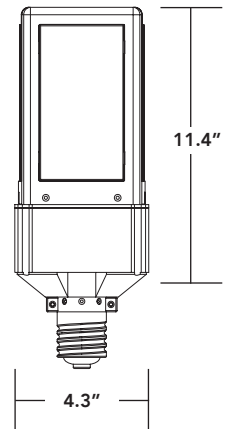

# SHOE BOX & WALL PACK RETROFITS G4 HORIZONTAL MOUNTING

LED-8088E

LED-8088M

LED-8089M

LED-8090M

**LED-8088 RECOMMENDED MINIMUM FIXTURE SIZE**  
5.4" w x 11.9" h / 347 cu. in. volume

**LED-8089/LED-8090 RECOMMENDED MINIMUM FIXTURE SIZE**  
6" w x 12" h / 432 cu. in. volume