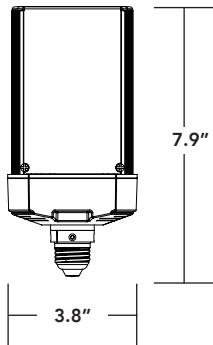

# SHOE BOX & WALL PACK RETROFITS G4 HORIZONTAL MOUNTING

LED-8088E

LED-8088M

LED-8089M

LED-8090M

**LED-8088 RECOMMENDED MINIMUM FIXTURE SIZE**  
5.4" w x 11.9" h / 347 cu. in. volume

**LED-8089/LED-8090 RECOMMENDED MINIMUM FIXTURE SIZE**  
6" w x 12" h / 432 cu. in. volume